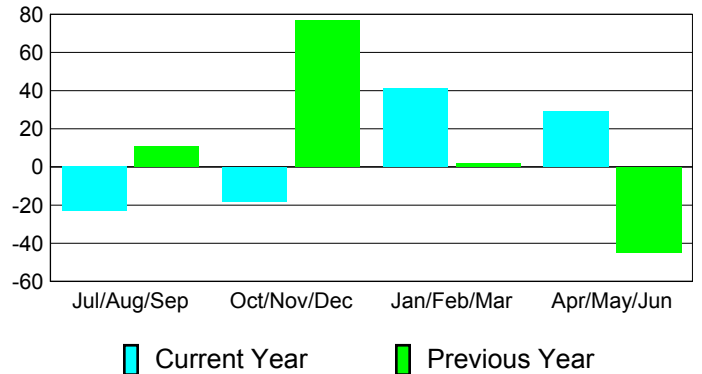

Membership Results
2010-2011

Membership
2009-2010

Month	Net Memb Goal	Actual New Memb	Actual Dropped Memb	Gain/Loss of Memb	Gain/Loss of Memb
Jul/Aug/Sep	0	79	-102	-23	11
Oct/Nov/Dec	40	54	-72	-18	77
Jan/Feb/Mar	35	111	-70	41	2
Apr/May/June	10	170	-141	29	-45
Totals	85	414	-385	29	45

Membership Results 2010-2011

Goal, New, Dropped, Gain/Loss

Comparison of Membership Gain/Loss

Current Year Compared to the Previous Year

Gender Comparison 2010-2011

Jul/Aug/Sep

Oct/Nov/Dec

Jan/Feb/Mar

Apr/May/June

Male

Female