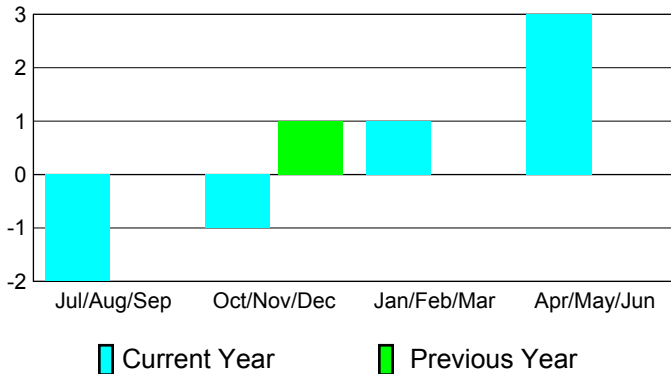

2010-2011 GMT Reports for District (or Undistricted) **District 2 E2**

GMT: **JOHN 'JACK' R FERGUSON** Location: **TEXAS**

GMT CA: **1**

CLUBS

Club Results
2010-2011

Clubs
2009-2010

Month	New Club Goal	Actual New Clubs	Actual Dropped Clubs	Gain/Loss of Clubs	Gain/Loss of Clubs
Jul/Aug/Sep	0	0	-2	-2	0
Oct/Nov/Dec	1	0	-1	-1	1
Jan/Feb/Mar	1	1	0	1	0
Apr/May/June	0	3	0	3	0
Totals	2	4	-3	1	1

Club Results 2010-2011

Goal, New, Dropped, Gain/Loss

Comparison of Club Gain/Loss

Current Year Compared to the Previous Year

YTD Status Quo Clubs 2010-2011

Status Quo Clubs Compared to Status Quo Members

MEMBERSHIP