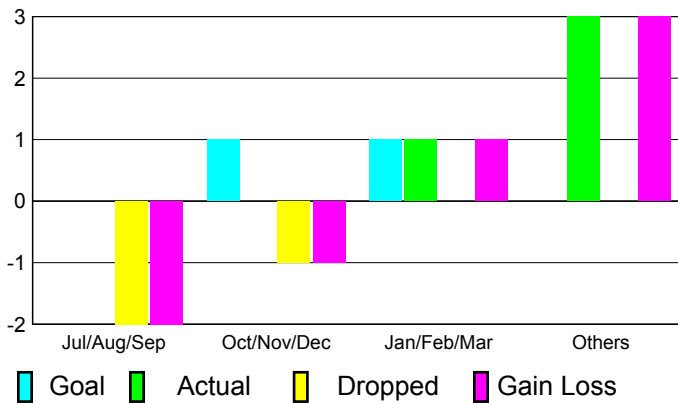

2010-2011 GMT Reports for District (or Undistricted) **District 2 E2**

GMT: **JOHN 'JACK' R FERGUSON** Location: **TEXAS**

GMT CA: **1**

CLUBS

Club Results
2010-2011

Clubs
2009-2010

Month	New Club Goal	Actual New Clubs	Actual Dropped Clubs	Gain/Loss of Clubs	Gain/Loss of Clubs
Jul/Aug/Sep	0	0	-2	-2	0
Oct/Nov/Dec	1	0	-1	-1	1
Jan/Feb/Mar	1	1	0	1	0
Apr/May/June	0	3	0	3	0
Totals	2	4	-3	1	1

Club Results 2010-2011

Goal, New, Dropped, Gain/Loss

Comparison of Club Gain/Loss

Current Year Compared to the Previous Year

YTD Status Quo Clubs 2010-2011

Status Quo Clubs Compared to Status Quo Members

MEMBERSHIP

Membership Results
2010-2011

Membership
2009-2010

Month	Net Memb Goal	Actual New Memb	Actual Dropped Memb	Gain/Loss of Memb	Gain/Loss of Memb
Jul/Aug/Sep	0	79	-102	-23	11
Oct/Nov/Dec	40	54	-72	-18	77
Jan/Feb/Mar	35	111	-70	41	2
Apr/May/June	10	170	-141	29	-45
Totals	85	414	-385	29	45