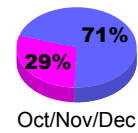

Membership Results
2010-2011

Membership
2009-2010

Month	Net Memb Goal	Actual New Memb	Actual Dropped Memb	Gain/Loss of Memb	Gain/Loss of Memb
Jul/Aug/Sep	0	79	-102	-23	11
Oct/Nov/Dec	40	54	-72	-18	77
Jan/Feb/Mar	35	111	-70	41	2
Apr/May/June	10	170	-141	29	-45
Totals	85	414	-385	29	45

Membership Results 2010-2011

Goal, New, Dropped, Gain/Loss

Comparison of Membership Gain/Loss

Current Year Compared to the Previous Year

Gender Comparison 2010-2011

Jul/Aug/Sep

Oct/Nov/Dec

Jan/Feb/Mar

Apr/May/June

Male

Female